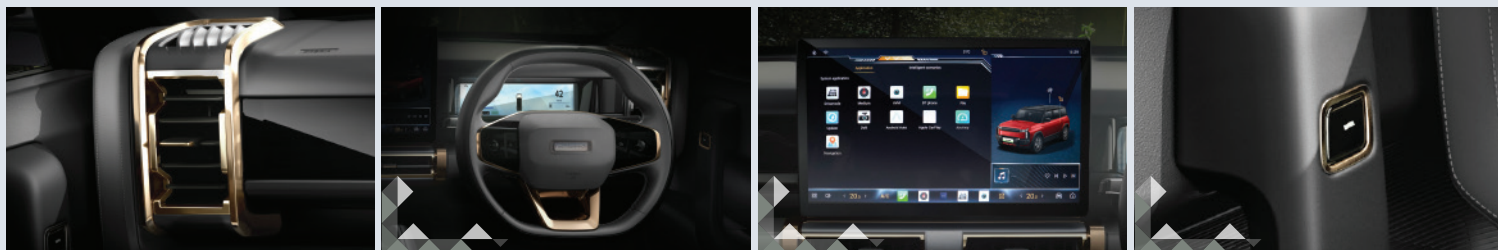

- Gold Panel Interior With 2-Tone Combination Interior
- Leather Steering Wheel with Multi-function Features
- 15.6 inches Touch Screen Head Unit
- One Button Electric Door Opening