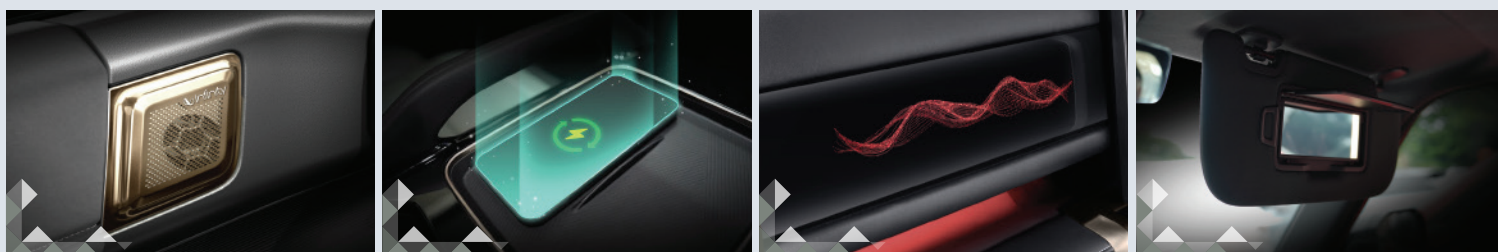

- 12 Infinity Speakers by HARMAN with Hi-Fi Level Sound
- 50w Wireless Smartphone Charger
- Multi-color Ambient Light with Music Sync
- Futuristic Sunvisor with Big Mirror and Light