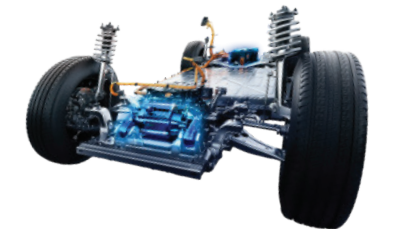

Front & Rear Dual Motors