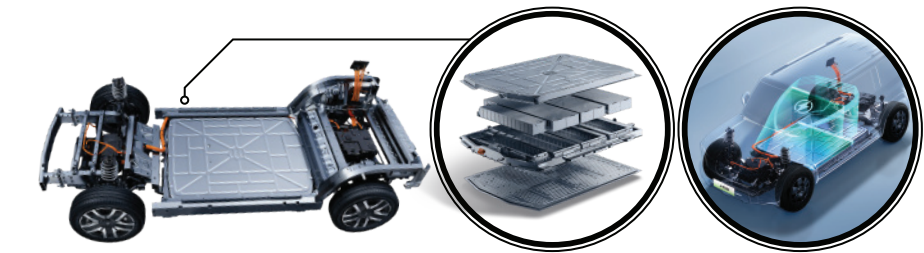

PROTECTION: TRIPPLE ARMOR BATTERY
Lithium Iron Phosphate Battery